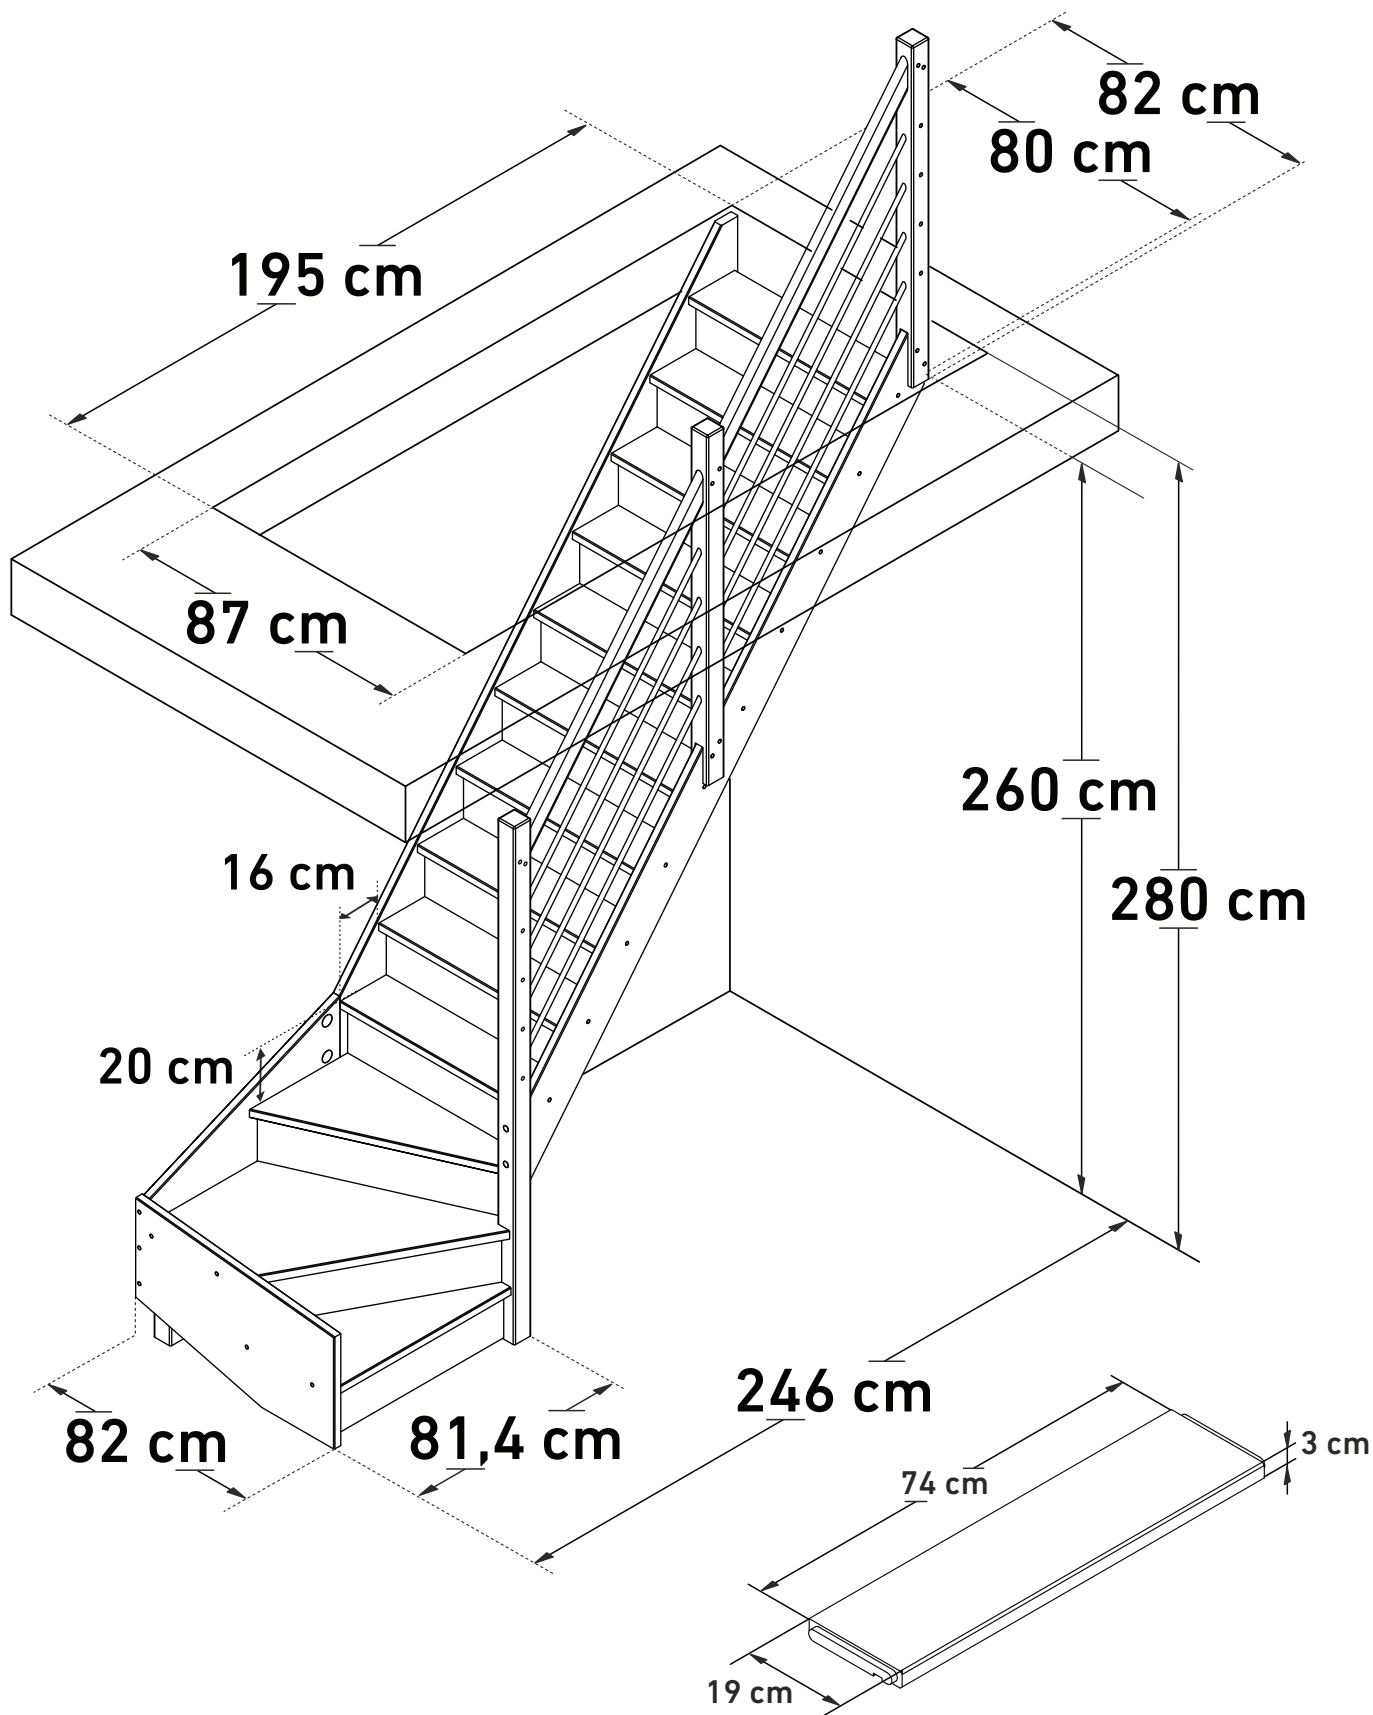

DIMENSIONS

TRENDY ECO (1/4 TURN DOWN RIGHT)

SOGEM

12022550

High confort
51,34°

Space, balusters
10 cm

Height
105 cm

www.sogem-sa.com

DIMENSIONS

TRENDY ECO (¼ TURN DOWN RIGHT, BULLNOSE)

SOGEM

24012550

High confort
51,34°

Space, balusters
10 cm

Height
105 cm

www.sogem-sa.com