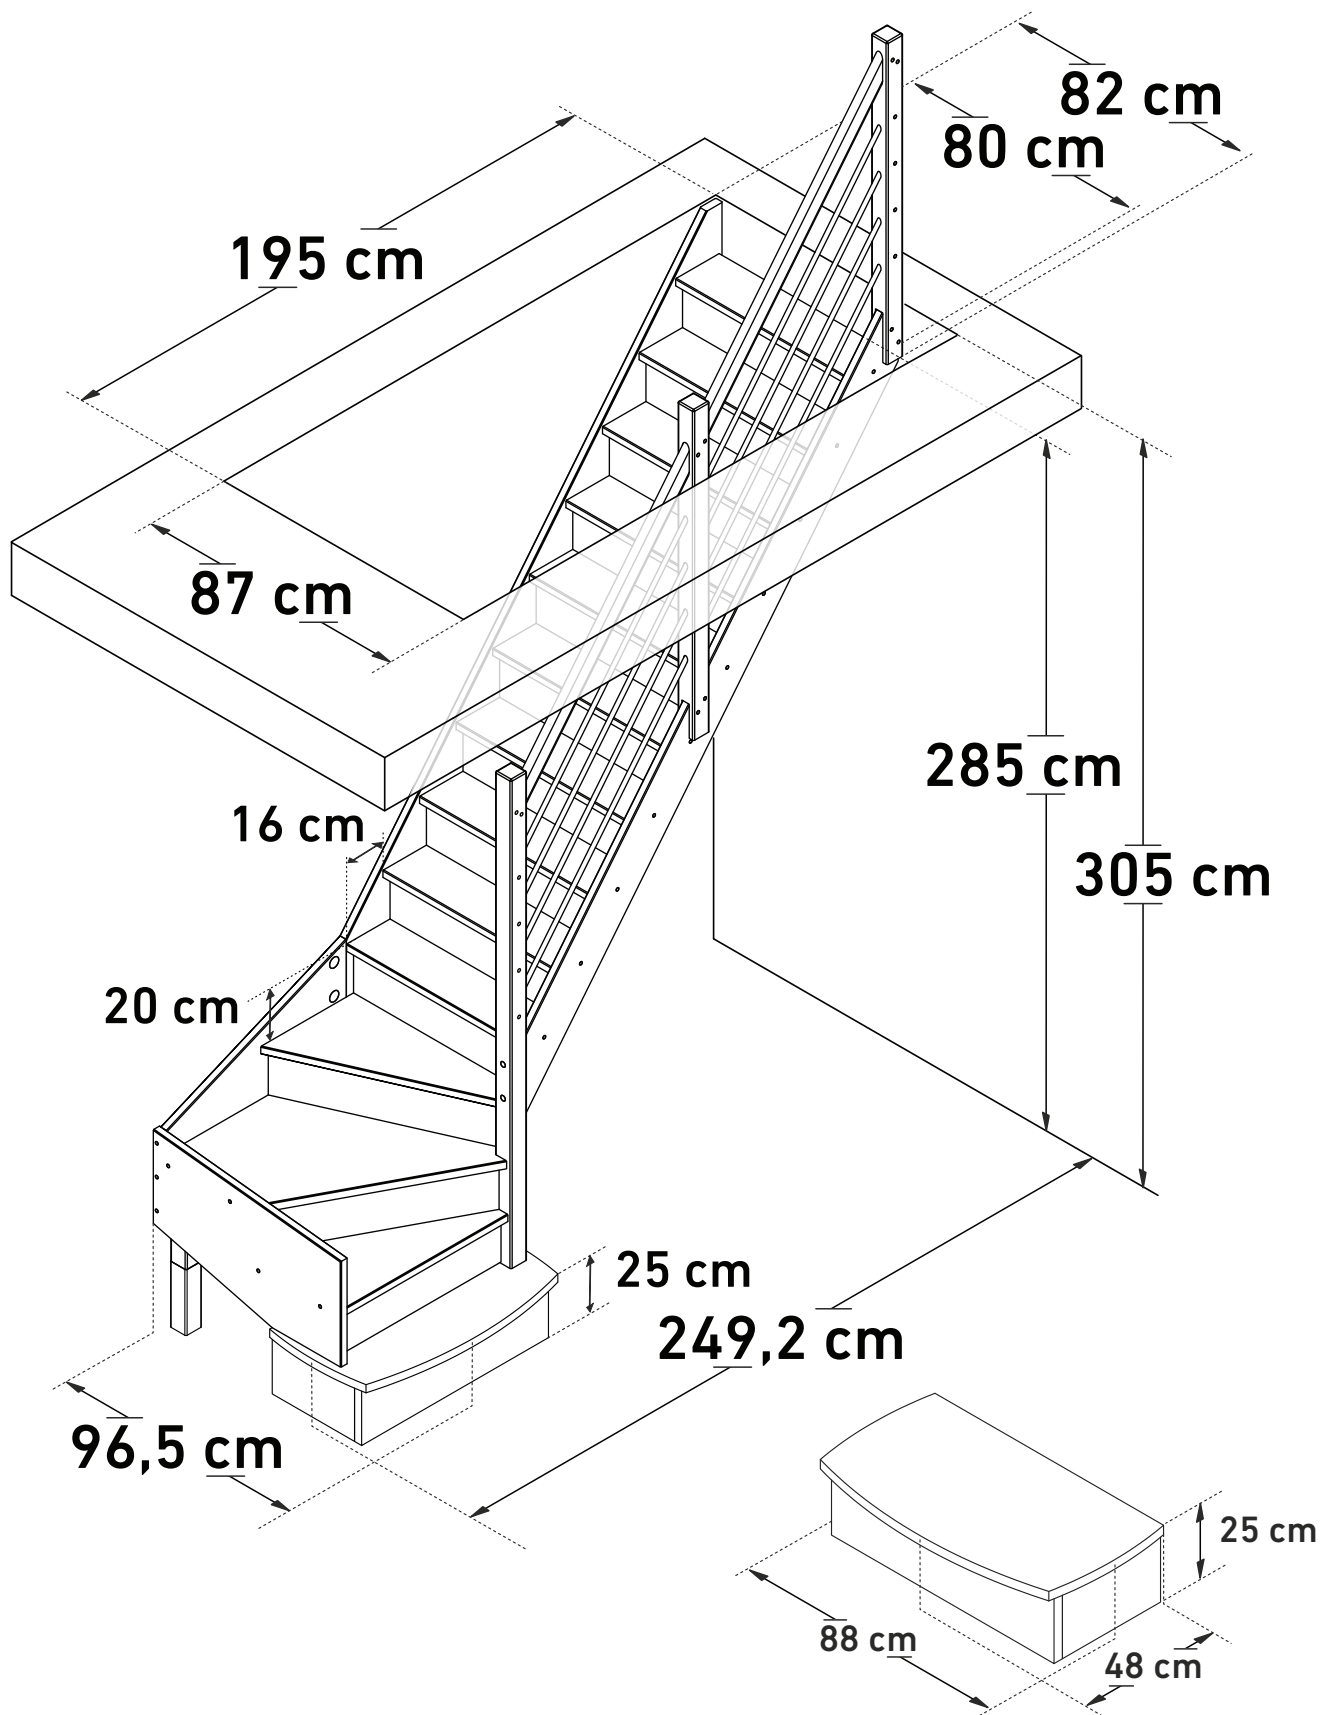

DIMENSIONS

TRENDY ECO (1/4 TURN DOWN RIGHT)

SOGEM

12022550

High confort
51,34°

Space, balusters
10 cm

Height
105 cm

www.sogem-sa.com

DIMENSIONS

TRENDY ECO (¼ TURN DOWN RIGHT, BULLNOSE)

SOGEM

24012550

High confort
51,34°

Space, balusters
10 cm

Height
105 cm

www.sogem-sa.com